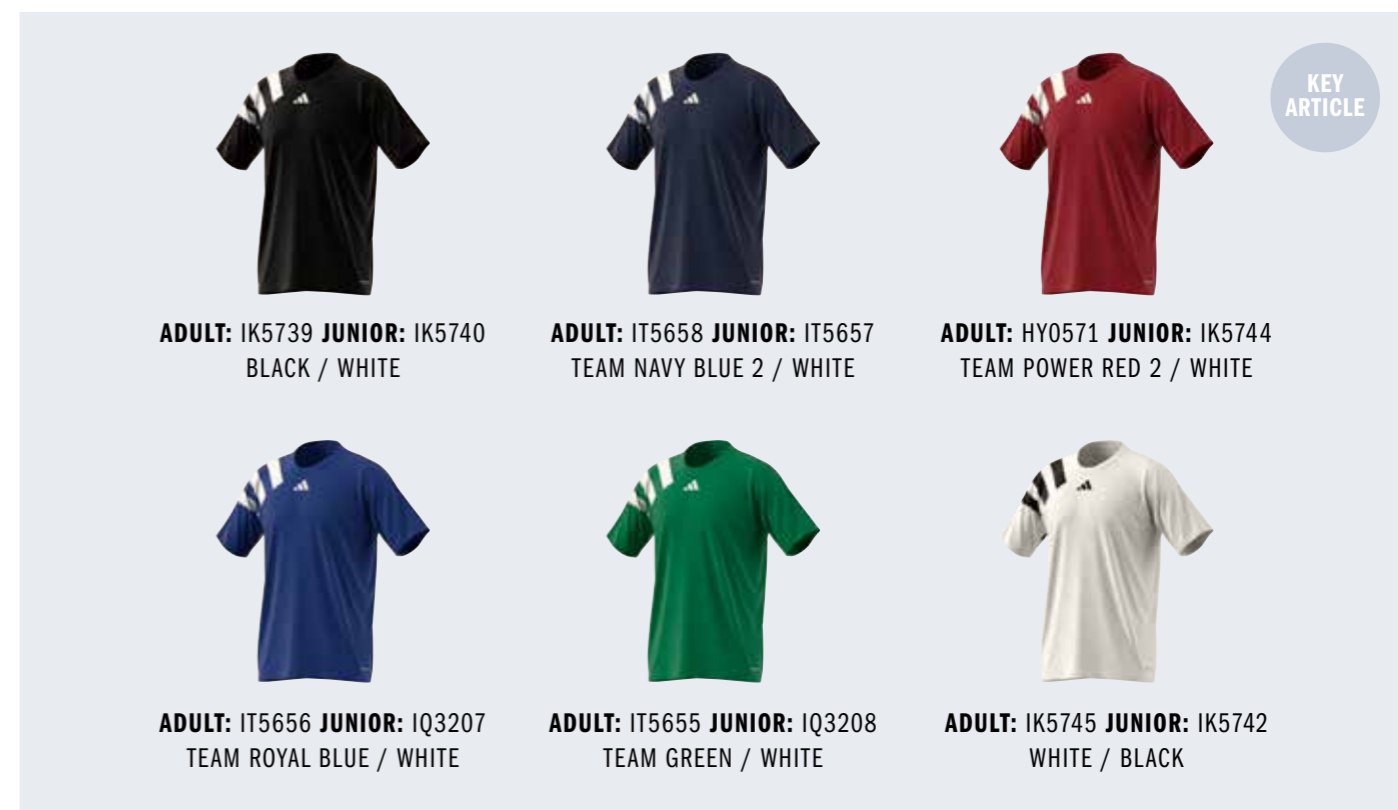

ADULT: IM8904
SEMI BLUE BURST / TEAM ROYAL BLUE

COMBINE WITH A
LONG SLEEVE OPTION
SEE PAGE 174 – 176

COLLECTION
MADE WITH 100%
RECYCLED MATERIALS

FORTORE 23

ADULT: IK5739 JUNIOR: IK5740
BLACK / WHITE

ADULT: IT5658 JUNIOR: IT5657
TEAM NAVY BLUE 2 / WHITE