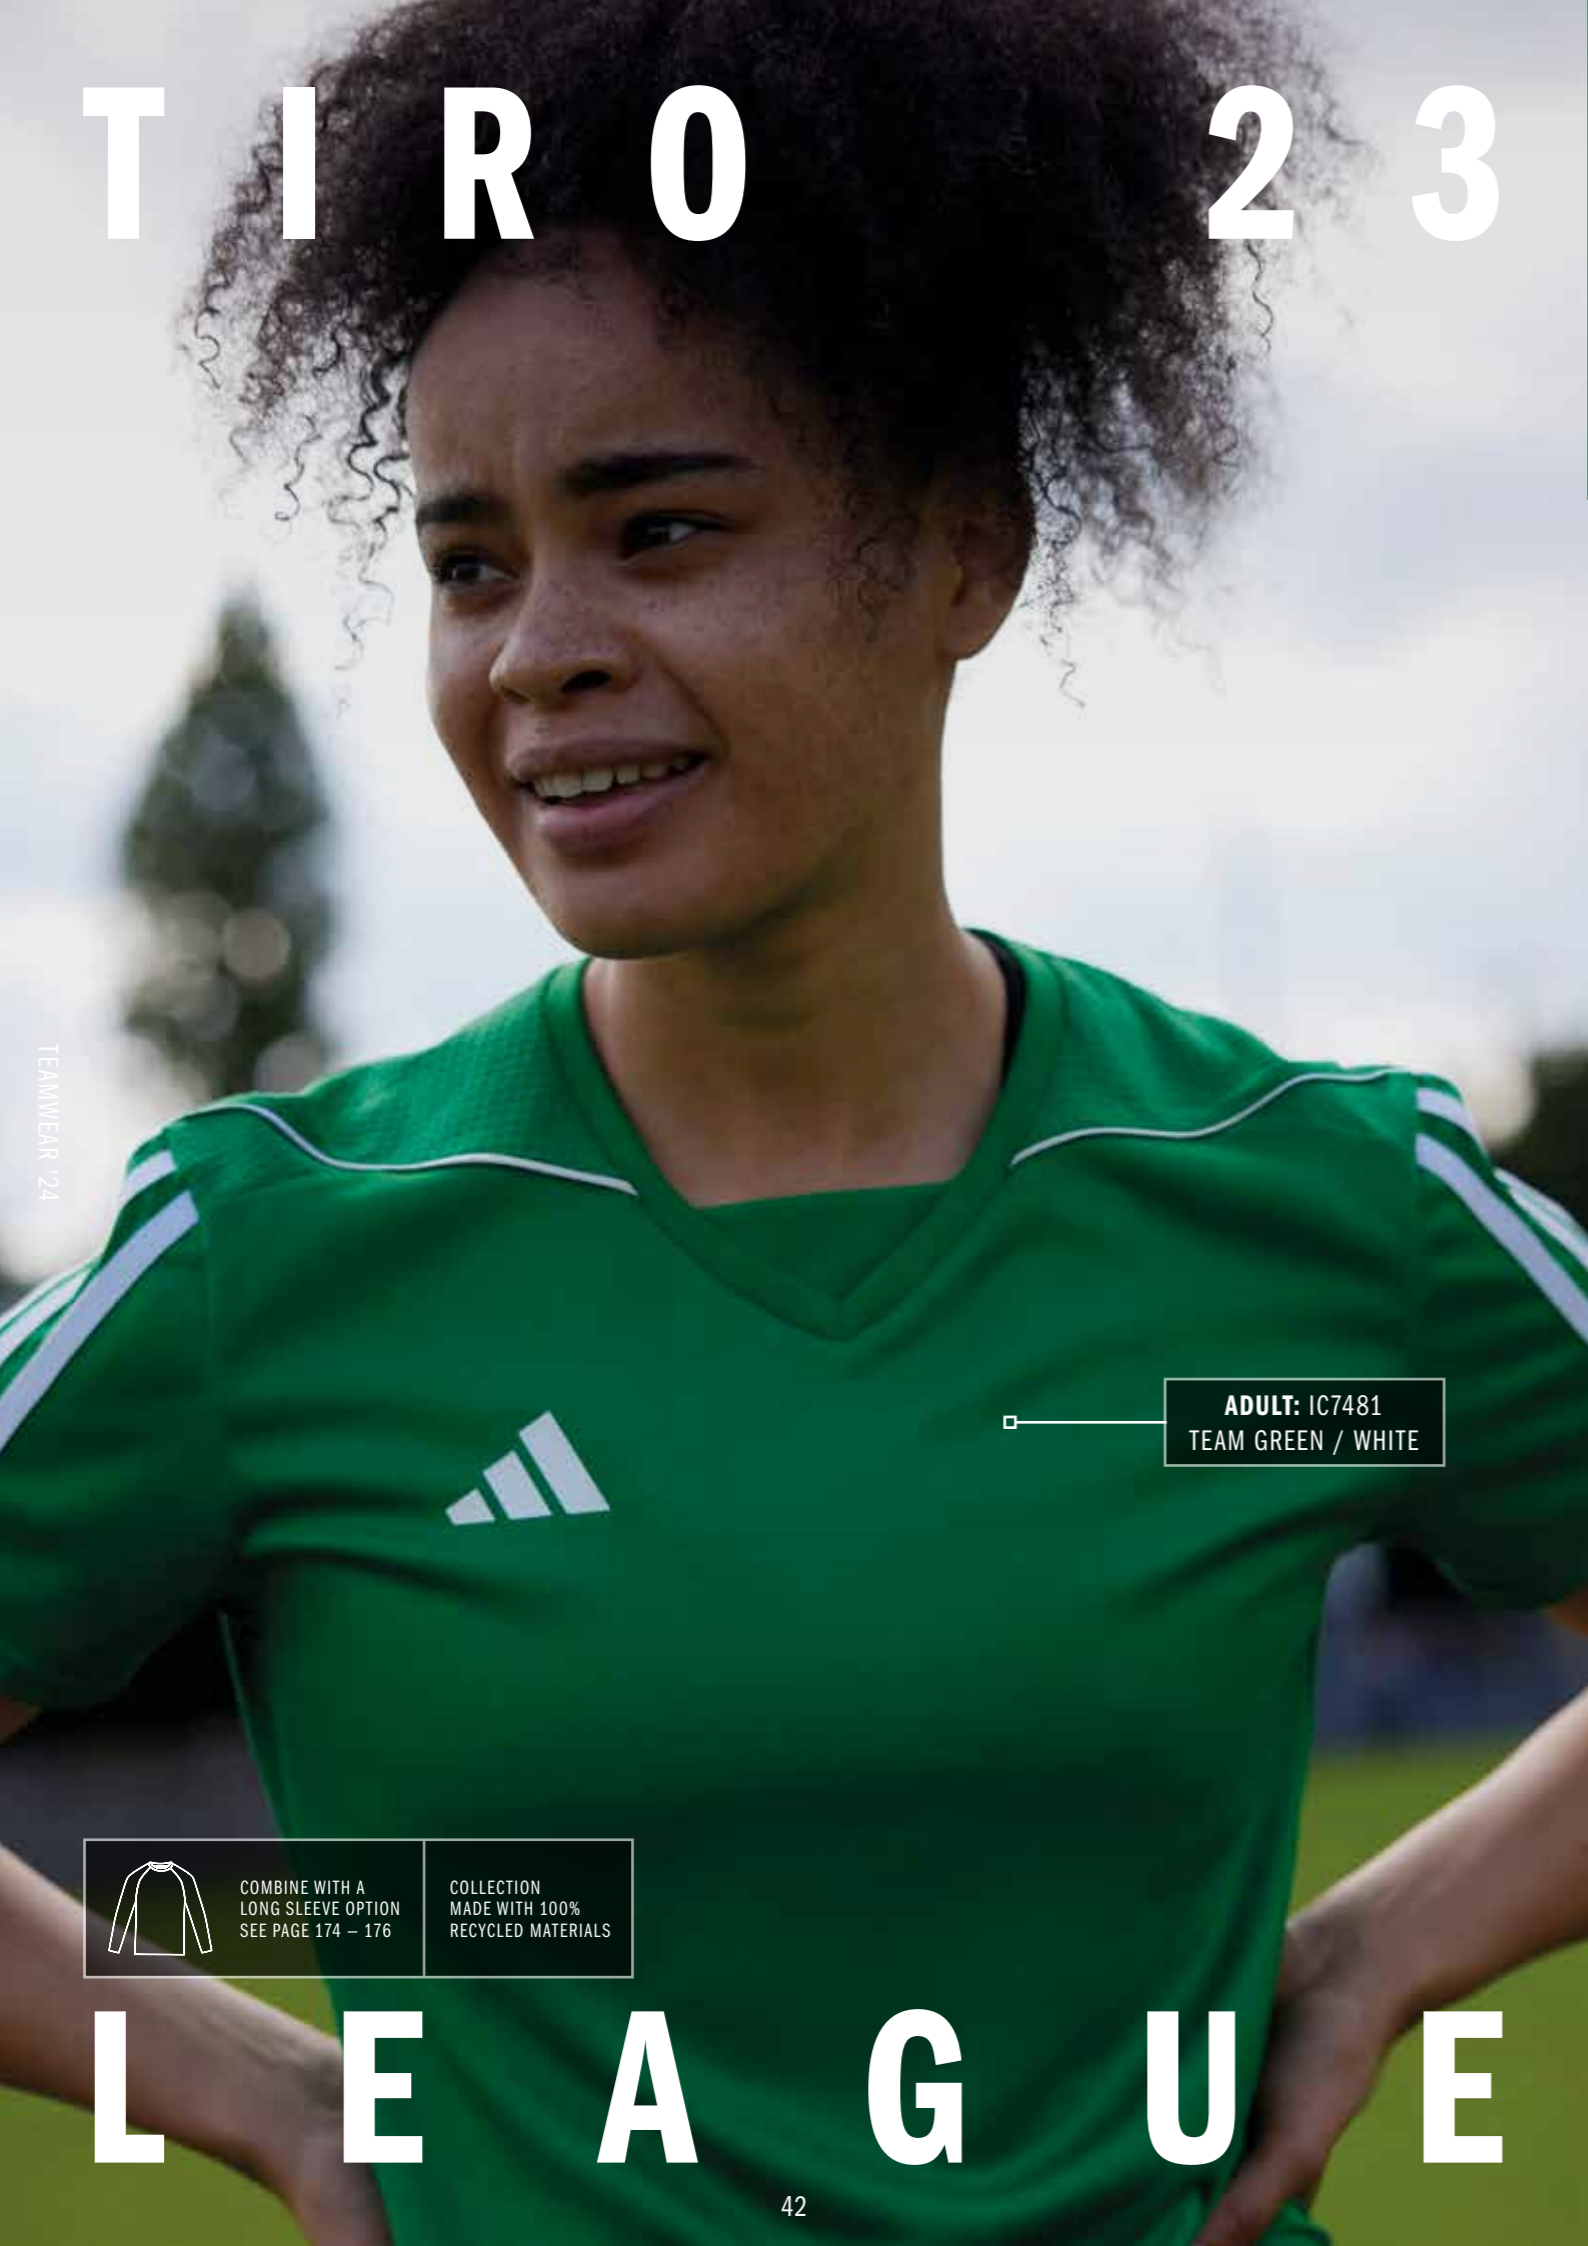

TIRO 23

WOMEN'S MATCHWEAR

TIRO 23 LEAGUE JERSEY WOMEN

TIRO 23 JSY W

FIT: SLIM

MAIN MATERIAL: 100% RECYCLED POLYESTER

ADULT: 30 € | **SIZES:** 2XS, XS, S, M, L, XL, 2XL

LIFECYCLE → **FEB 2025**

TIRO 23 LEAGUE SHORT WOMEN

TIRO 23 SHO LW

FIT: REGULAR

MAIN MATERIAL: 100% RECYCLED POLYESTER

ADULT: 30 € | **SIZES:** 2XS, XS, S, M, L, XL, 2XL

LIFECYCLE → **FEB 2025**

TEAMWEAR '24

ADULT: IC7481
TEAM GREEN / WHITE

COMBINE WITH A LONG SLEEVE OPTION SEE PAGE 174 – 176

COLLECTION MADE WITH 100% RECYCLED MATERIALS

LEAGUE

KEY ARTICLE

ADULT: IC7481 TEAM GREEN / WHITE	ADULT: HR4612 BLACK / WHITE	ADULT: HR4613 TEAM NAVY BLUE 2 / WHITE	ADULT: HT6549 TEAM POWER RED 2 / WHITE
ADULT: HR4616 TEAM ROYAL BLUE / WHITE	ADULT: IC7482 TEAM ONIX / WHITE	ADULT: HR4614 TEAM YELLOW / BLACK	ADULT: HR4615 WHITE / BLACK

MATCHES BEST WITH **TIRO 23 WOMEN SHORTS:**

ADULT: IB8125 TEAM GREEN / WHITE	ADULT: HT6548 BLACK / WHITE	ADULT: HR9748 TEAM NAVY BLUE 2 / WHITE	ADULT: HR9749 TEAM POWER RED 2 / WHITE
ADULT: HR9751 TEAM ROYAL BLUE / WHITE	ADULT: IB8126 TEAM ONIX / WHITE	ADULT: HR9752 TEAM YELLOW / BLACK	ADULT: HR9750 WHITE / BLACK

TEAMWEAR '24