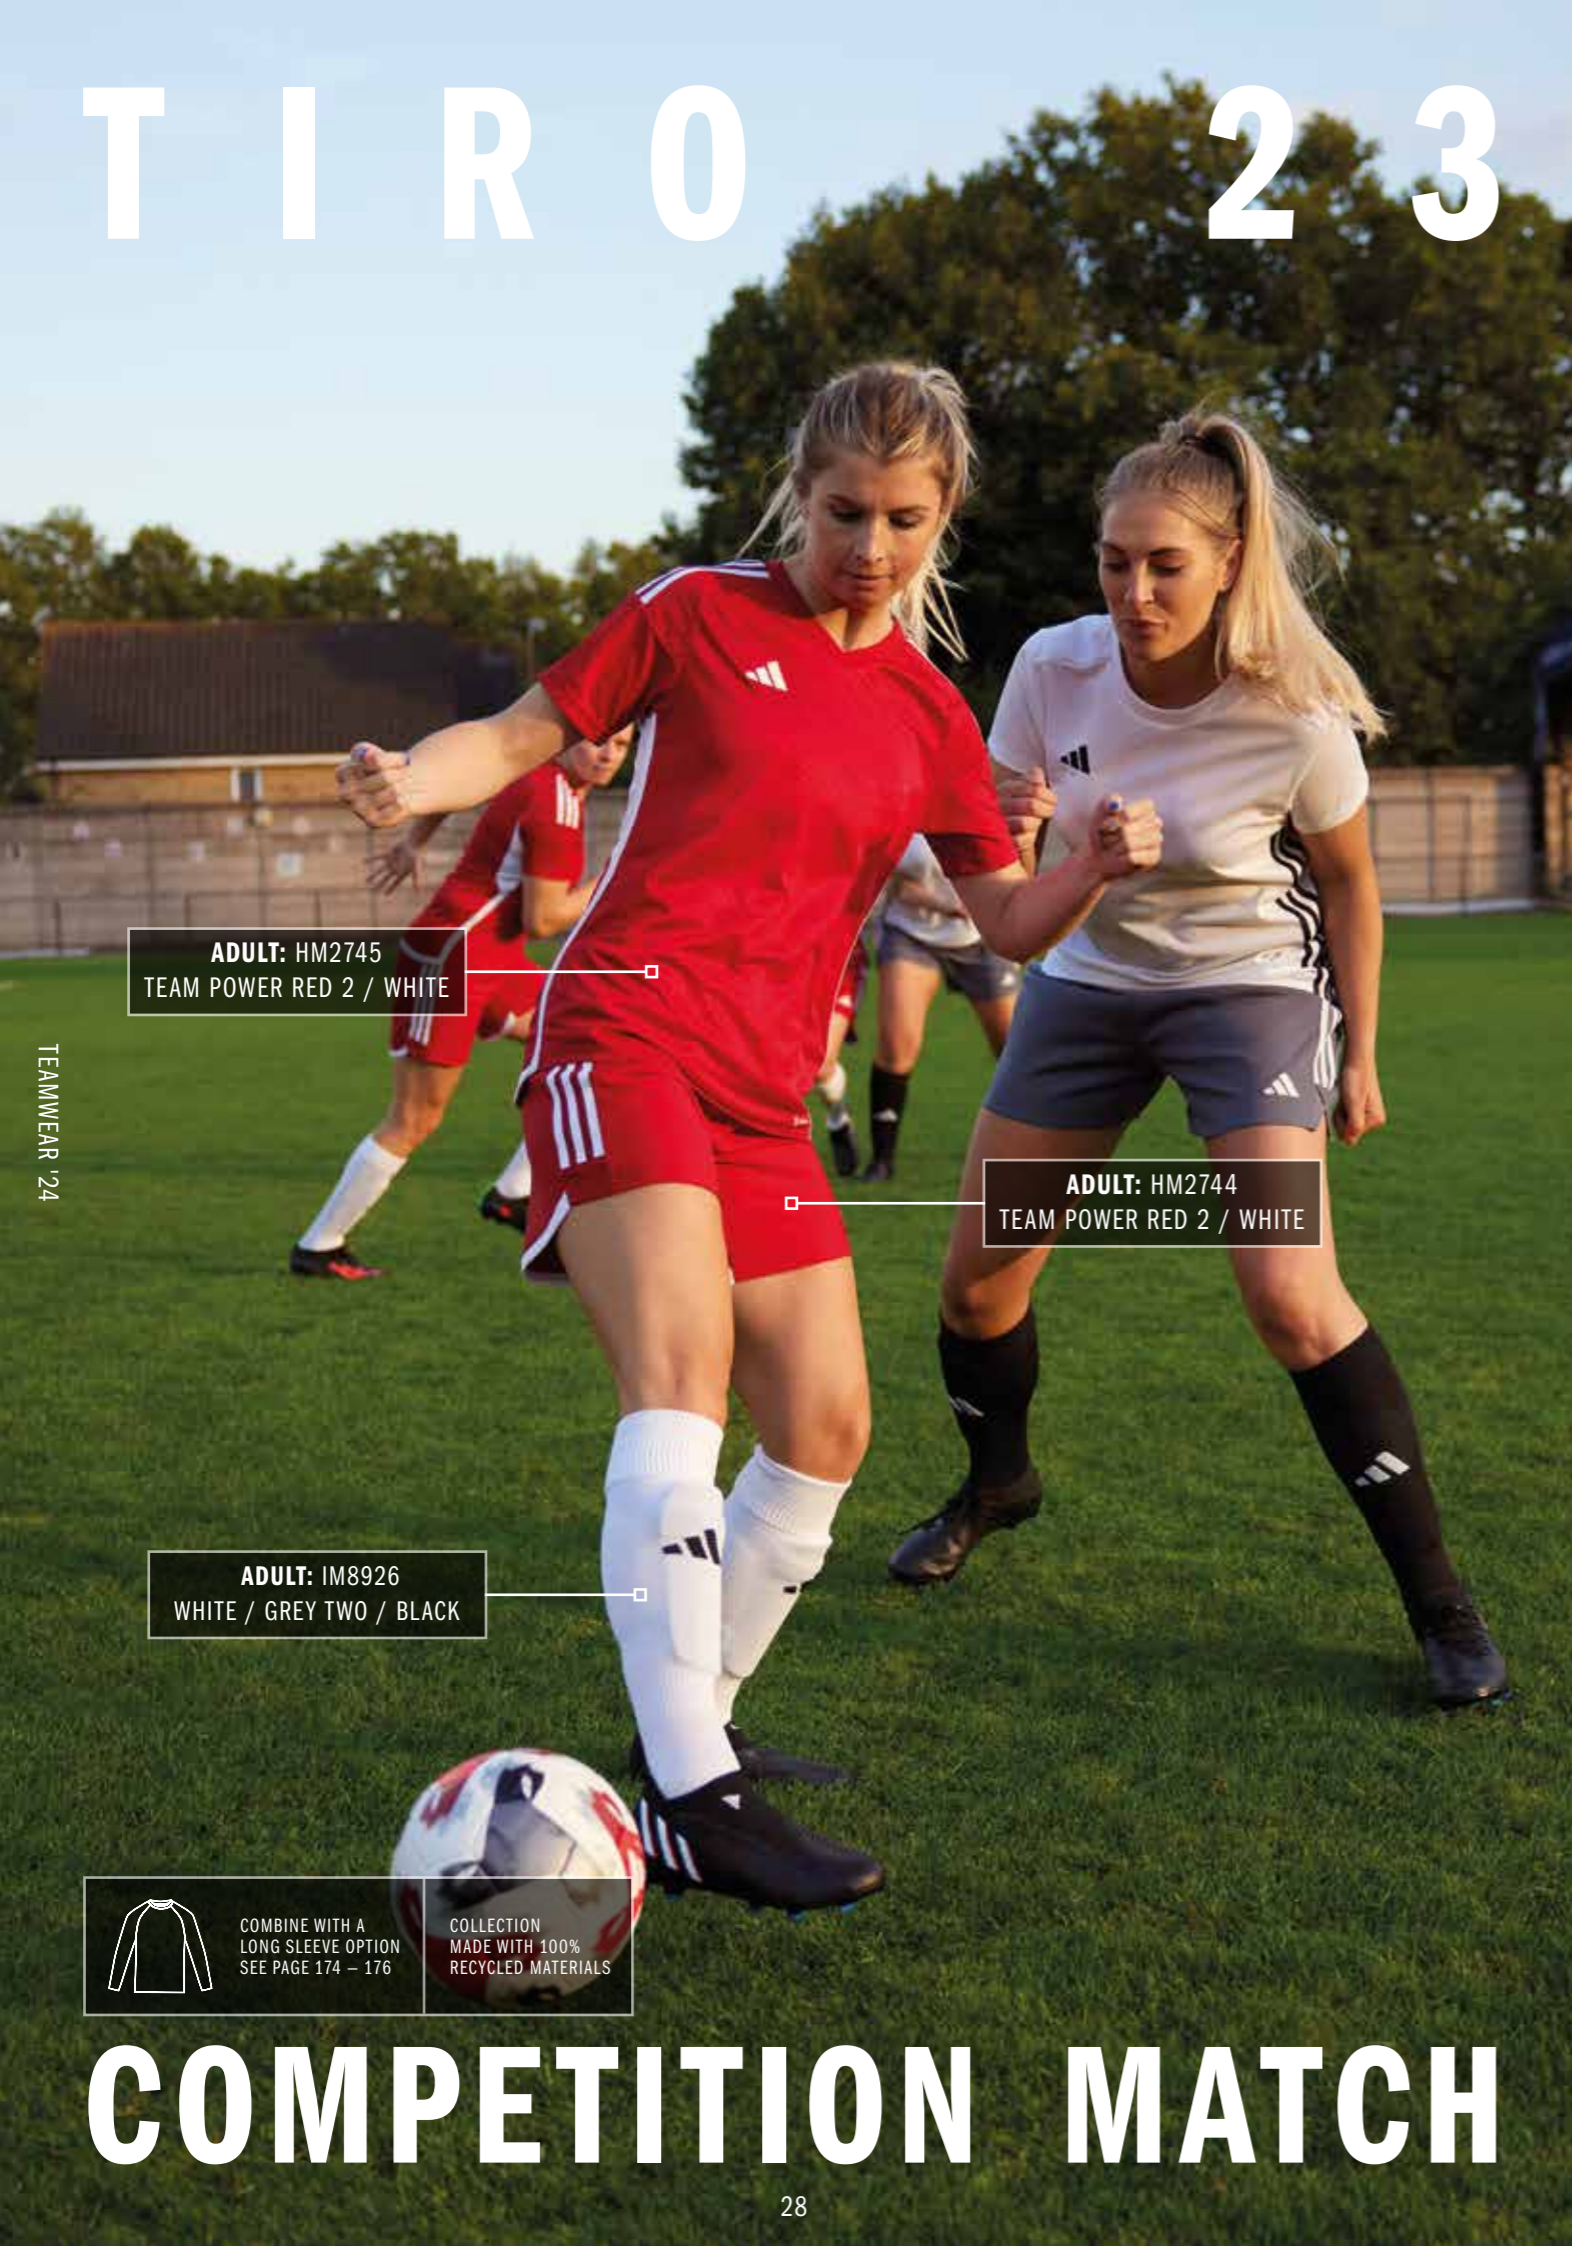

TIRO 23

ADULT: HM2745
TEAM POWER RED 2 / WHITE

ADULT: HM2744
TEAM POWER RED 2 / WHITE

ADULT: IM8926
WHITE / GREY TWO / BLACK

COMBINE WITH A LONG SLEEVE OPTION SEE PAGE 174 – 176

COLLECTION MADE WITH 100% RECYCLED MATERIALS

COMPETITION MATCH

WOMEN'S MATCHWEAR

TIRO 23 COMPETITION MATCHDAY JERSEY

TIRO23 C M JSYW

FIT: REGULAR
MAIN MATERIAL: 100% RECYCLED POLYESTER

ADULT: 50 € | **SIZES:** 2XS, XS, S, M, L, XL, 2XL

LIFECYCLE → **FEB 2025**

🔒 EXCLUSIVE TO TEAMWEAR SPECIALISTS

TIRO 23 COMPETITION MATCH SHORT WOMEN

TIRO23 C M SHOW

FIT: REGULAR
MAIN MATERIAL: 100% RECYCLED POLYESTER

ADULT: 40 € | **SIZES:** 2XS, XS, S, M, L, XL, 2XL

LIFECYCLE → **FEB 2025**

MATCHES BEST WITH TIRO 23 COMPETITION MATCH SHORT WOMEN:

TEAMWEAR '24

TEAMWEAR '24