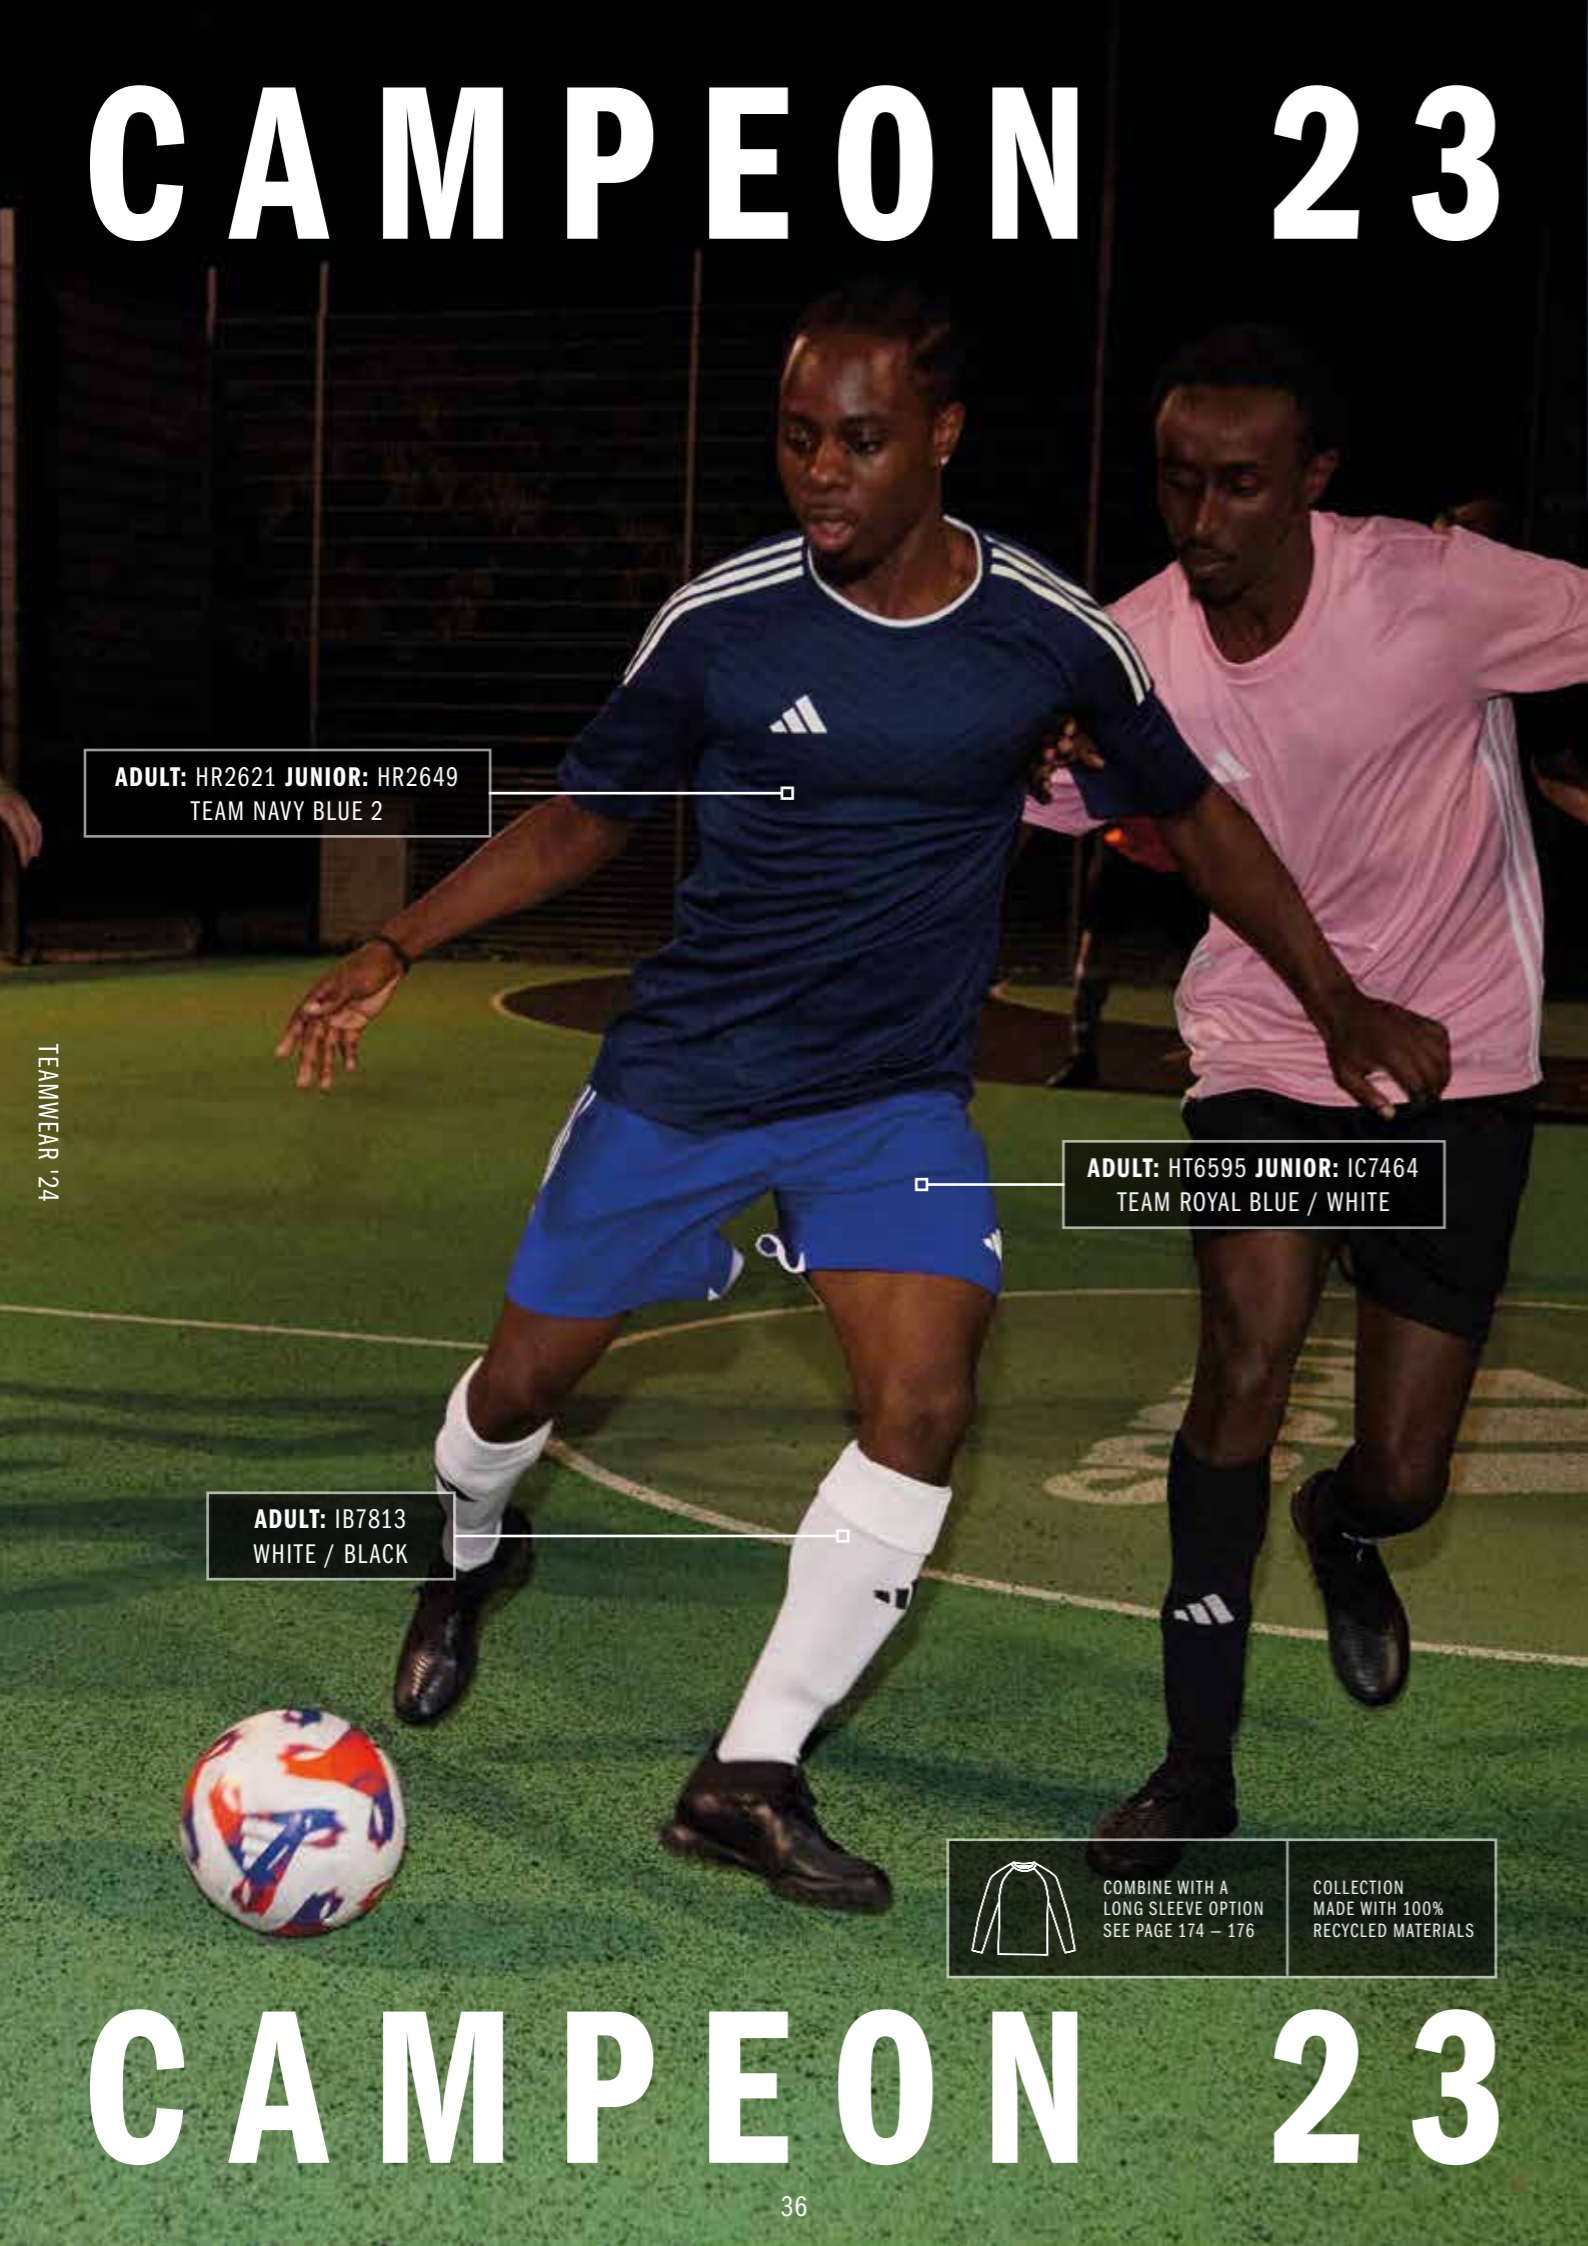

CAMPEON 23

ADULT: HR2621 **JUNIOR:** HR2649
TEAM NAVY BLUE 2

ADULT: HT6595 **JUNIOR:** IC7464
TEAM ROYAL BLUE / WHITE

ADULT: IB7813
WHITE / BLACK

COMBINE WITH A
LONG SLEEVE OPTION
SEE PAGE 174 – 176

COLLECTION
MADE WITH 100%
RECYCLED MATERIALS

CAMPEON 23

CAMPEON 23 JERSEY

CAMPEON 23 JSY

FIT: SLIM

MAIN MATERIAL: 100% RECYCLED POLYESTER

ADULT: 35€

JUNIOR: 30 €

SIZES: XS, S, M, L, XL, 2XL, 3XL

SIZES: 116, 128, 140, 152, 164, 176

LIFECYCLE → **FEB 2026**

🔒 EXCLUSIVE TO TEAMWEAR SPECIALISTS

KEY
ARTICLE

ADULT: HR2621 **JUNIOR:** HR2649
TEAM NAVY BLUE 2

ADULT: HR2623 **JUNIOR:** HS0537
BLACK

ADULT: HR2622 **JUNIOR:** HR2648
TEAM POWER RED 2

ADULT: HR2620 **JUNIOR:** HR2650
TEAM ROYAL BLUE

ADULT: IB4923 **JUNIOR:** IB4924
TEAM GREEN

ADULT: IC1235 **JUNIOR:** IC1243
TEAM ORANGE

ADULT: HT6550 **JUNIOR:** HR2647
WHITE / BLACK